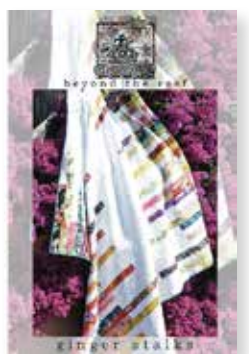

Queen Size Shown, 80" x 80"
Baby, Twin, and Full sizes also included

Fabric Requirements:

	1 Kit	10 Kits	20 Kits
Amethyst Garden 2 1/2" Strip Roll ST0242	1 roll	10 rolls	20 rolls
Background: Mist Gray AMB Solid 2 1/2" Strip Roll ST0209	1 roll	10 rolls	20 rolls
Binding: Lt Teal Pebbles Y2788-103	1 yd	1 bolt	2 bolts
Backing: Grey Viney Leaves Y2786-6	5 1/2 yds	4 bolts	8 bolts