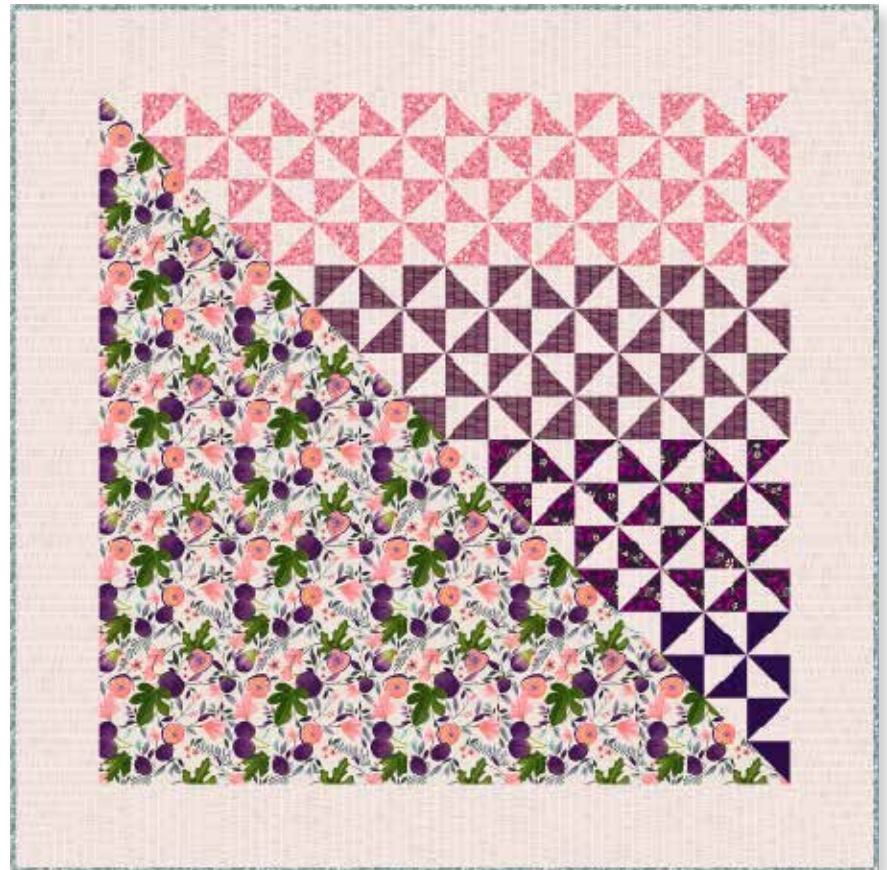

Amethyst Garden

by Melissa Lowry

Breezy

By Rachel Rossi Design
www.rachelrossi.design

Throw Size Shown, 50" x 50"
Baby & King Sizes Also Included

Fabric Requirements, Purple Version

Background & Outer Border:
Dk Purple Impressions Moiré Y1323-28
Background Triangle: Indigo Fig Garden Y2784-95
Darkest Pinwheel: Indigo Oxalis Y2785-95
Dark Pinwheel: Indigo Stacked Stripe Y2787-95
Medium Pinwheel: Coral Fig Garden Y2784-39
Light Pinwheel: Lt Khaki Stacked Stripe Y2784-11
Binding: Lt Raspberry Pebbles Y2788-43
Backing: Lt Khaki Oxalis Y2785-11

Fabric Requirements, Lt Khaki Version

Background & Outer Border:
Lt Khaki Stacked Stripe Y2784-11
Background Triangle: Lt Khaki Fig Garden Y2784-11
Darkest Pinwheel: Dk Purple Impressions Moiré Y1323-28
Dark Pinwheel: Indigo Oxalis Y2785-95
Medium Pinwheel: Indigo Stacked Stripe Y2787-95
Light Pinwheel: Lt Raspberry Pebbles Y2788-43
Binding: Lt Teal Pebbles Y2788-103
Backing: Coral Fig Garden Y2784-39

	1 Kit	10 Kits	20 Kits
Background & Outer Border:	1 ¾ yds	2 bolts	3 bolts
Background Triangle:	1 ¼ yds	1 bolt	2 bolts
Darkest Pinwheel:	½ yd	1 bolt	1 bolt
Dark Pinwheel:	½ yd	1 bolt	1 bolt
Medium Pinwheel:	½ yd	1 bolt	1 bolt
Light Pinwheel:	½ yd	1 bolt	1 bolt
Binding:	½ yd	1 bolt	1 bolt
Backing:	4 yds	3 bolts	6 bolts

Throw Size Shown, 56" x 56"
XL Throw Size also included

Amethyst Garden

by Melissa Lowry

Making Waves

By The Fabric Addict • Designed By Karen Bialik
Order No. MW18 • www.fabricaddict.net

Queen Size Shown, 88 1/2" x 103 1/2"
Lap Size Also Included