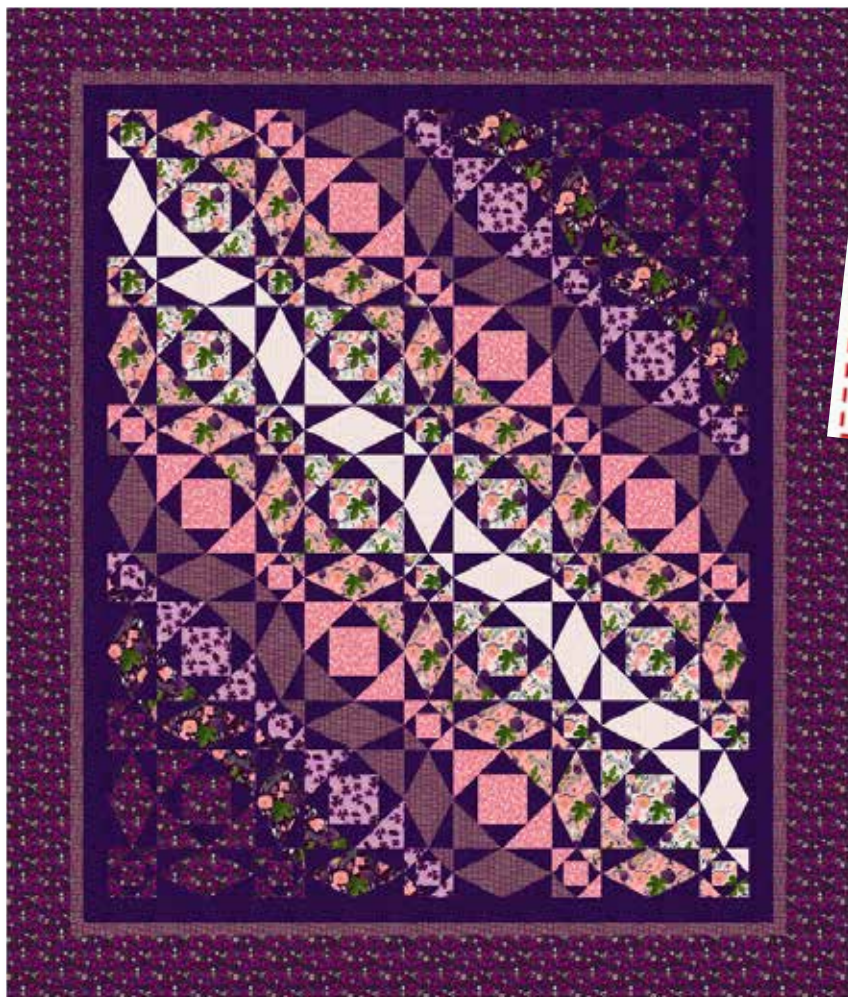

Throw Size Shown, 56" x 56"
XL Throw Size also included

Amethyst Garden

by Melissa Lowry

Making Waves

By The Fabric Addict • Designed By Karen Bialik
Order No. MW18 • www.fabricaddict.net

Queen Size Shown, 88 1/2" x 103 1/2"
Lap Size Also Included