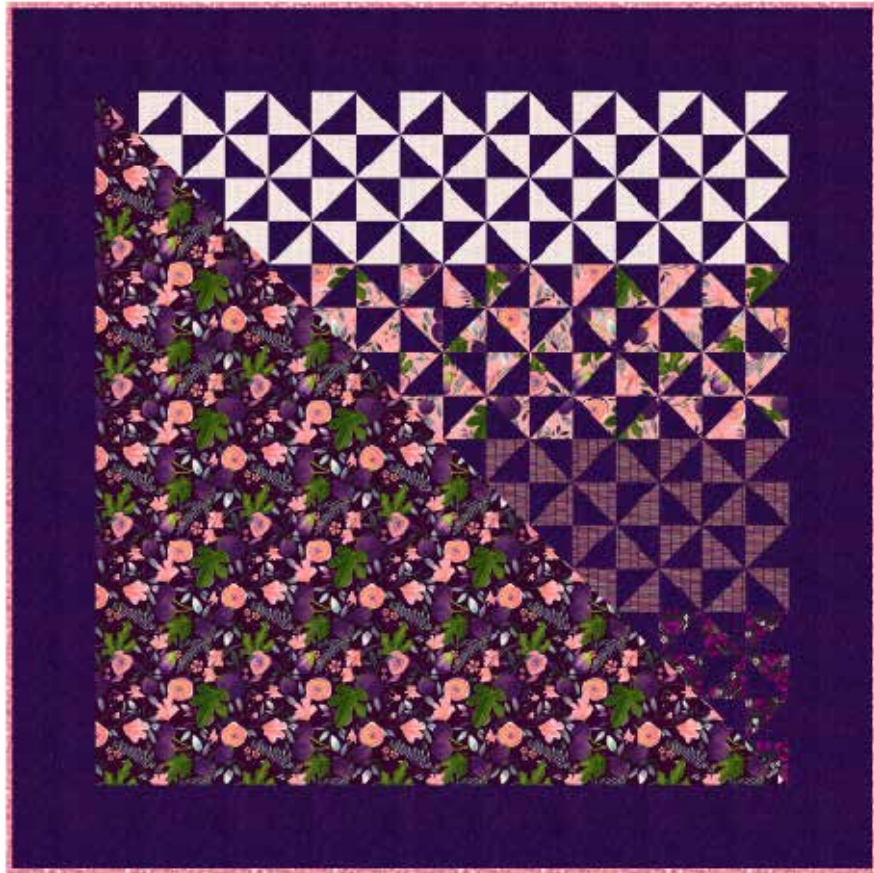

Amethyst Garden

by Melissa Lowry

Breezy

By Rachel Rossi Design
www.rachelrossi.design

Throw Size Shown, 50" x 50"
Baby & King Sizes Also Included

Fabric Requirements, Purple Version

Background & Outer Border:
Dk Purple Impressions Moiré Y1323-28
Background Triangle: Indigo Fig Garden Y2784-95
Darkest Pinwheel: Indigo Oxalis Y2785-95
Dark Pinwheel: Indigo Stacked Stripe Y2787-95
Medium Pinwheel: Coral Fig Garden Y2784-39
Light Pinwheel: Lt Khaki Stacked Stripe Y2784-11
Binding: Lt Raspberry Pebbles Y2788-43
Backing: Lt Khaki Oxalis Y2785-11

Fabric Requirements, Lt Khaki Version

Background & Outer Border:
Lt Khaki Stacked Stripe Y2784-11
Background Triangle: Lt Khaki Fig Garden Y2784-11
Darkest Pinwheel: Dk Purple Impressions Moiré Y1323-28
Dark Pinwheel: Indigo Oxalis Y2785-95
Medium Pinwheel: Indigo Stacked Stripe Y2787-95
Light Pinwheel: Lt Raspberry Pebbles Y2788-43
Binding: Lt Teal Pebbles Y2788-103
Backing: Coral Fig Garden Y2784-39

	1 Kit	10 Kits	20 Kits
Background & Outer Border:	1 ¾ yds	2 bolts	3 bolts
Background Triangle:	1 ¼ yds	1 bolt	2 bolts
Darkest Pinwheel:	½ yd	1 bolt	1 bolt
Dark Pinwheel:	½ yd	1 bolt	1 bolt
Medium Pinwheel:	½ yd	1 bolt	1 bolt
Light Pinwheel:	½ yd	1 bolt	1 bolt
Binding:	½ yd	1 bolt	1 bolt
Backing:	4 yds	3 bolts	6 bolts

Fabric Requirements, Lt Pewter Version

Fabric A, Outer Border, & Binding:
Indigo Leafy Vines Y2786-95
Fabric B: Grey Leafy Vines Y2786-6
Fabric C: Orchid Oxalis Y2785-121
Fabric D & J (Middle Border):
Lt Teal Pebbles Y2788-103
Fabric E: Lt Grey Leafy Vines Y2786-5
Fabric F: Lt Khaki Fig Garden Y2784-11
Fabric G: Lt Khaki Oxalis Y2785-11
Fabric H: Khaki Pebbles Y2787-12
Fabric I (Background):
Lt Pewter Solid AMB-118
Backing: Lt Khaki Stacked Stripe Y2787-11